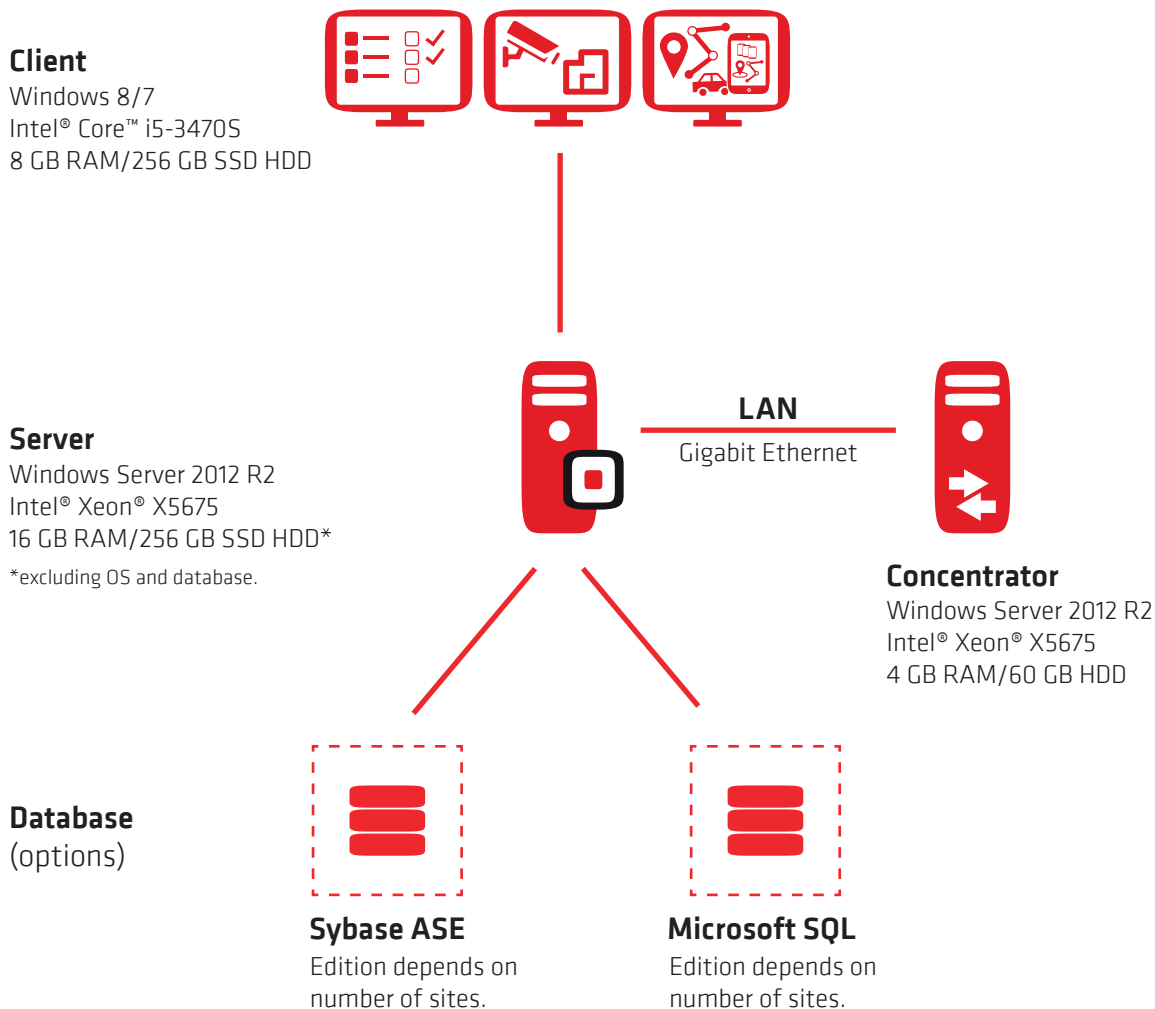

## Architecture & Minimum Hardware Requirements

Innovative Security Manager™ is based on a three-tier system architecture and Microsoft Windows standards.

## Virtualization

Innovative Security Manager™ supports virtualization. Please contact Innovative for further information.

Incident Management

Task & Resource Management

Universal Video Platform

Real-time, interactive map